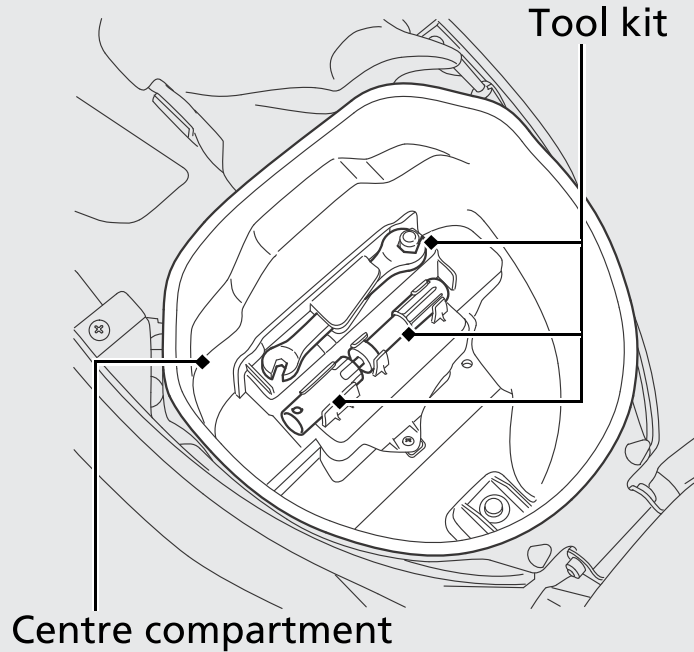

Storage Equipment *(Continued)*

Centre compartment

Never exceed the maximum weight limit.

Maximum Weight: 5.0 kg (11.0 lb)

- ▶ Do not store any items that are flammable or susceptible to heat damage.

Tool kit

The tool kit is in the centre compartment.

Document bag

The document bag is in the document compartment in the reverse side of the seat.