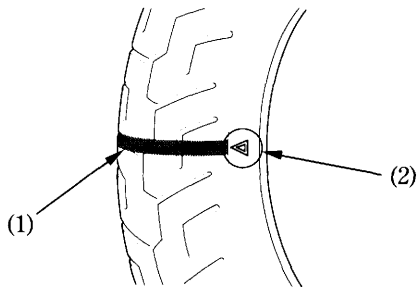

Tread Wear

Replace tyres before tread depth at the center of the tyre reaches the following limit:

Minimum tread depth	
Front:	1.5 mm (0.06 in)
Rear:	2.0 mm (0.08 in)

< For Germany >

German law prohibits use of tyres whose tread depth is less than 1.6 mm.

- (1) Wear indicator
- (2) Wear indicator location mark