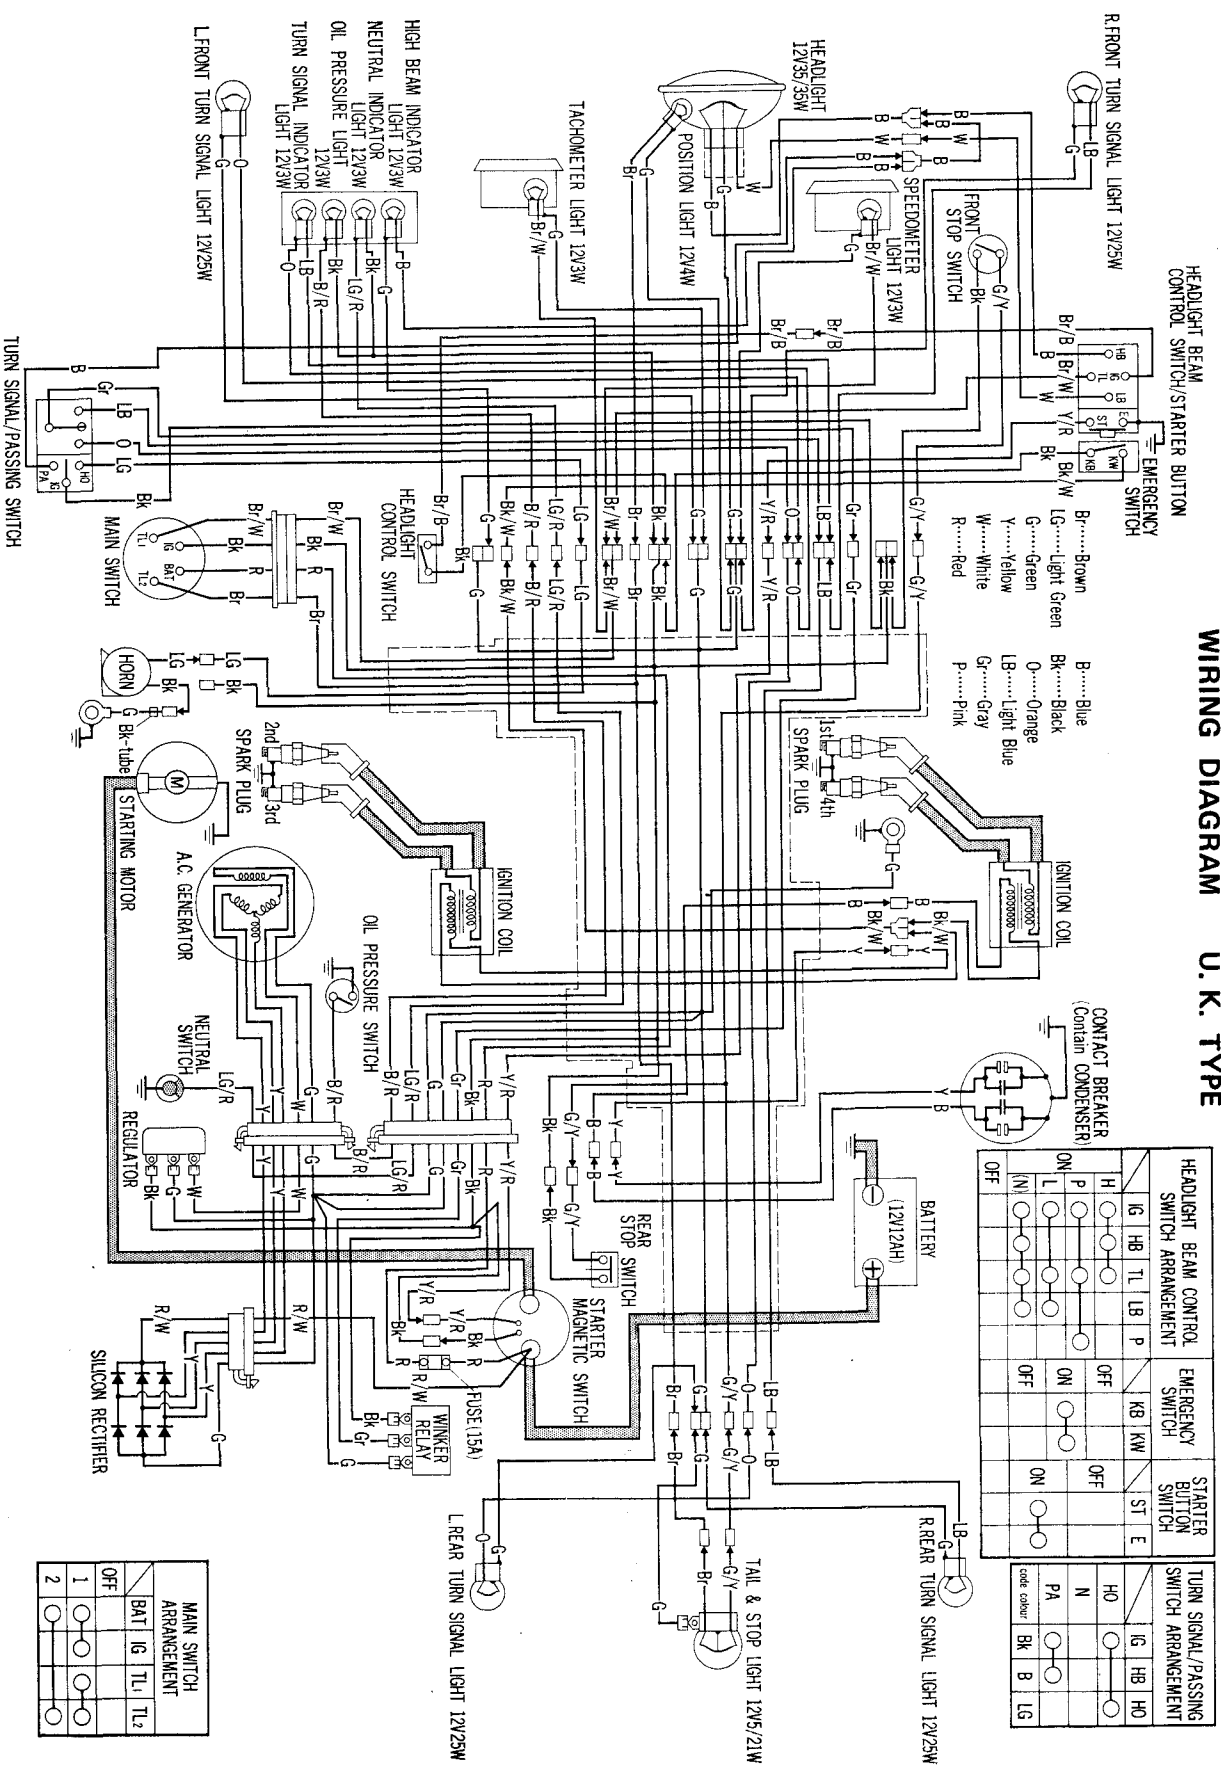

WIRING DIAGRAM U. K. TYPE

HEADLIGHT BEAM CONTROL SWITCH ARRANGEMENT	HEADLIGHT BEAM CONTROL SWITCH ARRANGEMENT			EMERGENCY SWITCH	STARTER BUTTON SWITCH
	IG	HB	TL		
ON	○	○	○	○	○
OFF	○	○	○	○	○

TURN SIGNAL/PASSING SWITCH ARRANGEMENT	TURN SIGNAL/PASSING SWITCH ARRANGEMENT		
	IG	HB	HO
ON	○	○	○
OFF	○	○	○

MAIN SWITCH ARRANGEMENT	MAIN SWITCH ARRANGEMENT		
	BAT	IG	TL
1	○	○	○
2	○	○	○