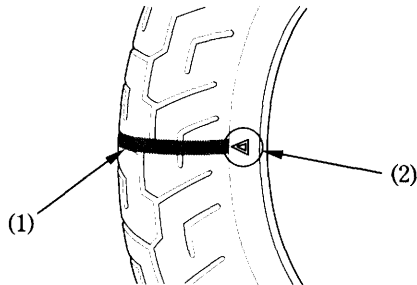

Tread Wear

Replace tyres before tread depth at the center of the tyre reaches the following limit:

Minimum tread depth	
Front:	1.5 mm (0.06 in)
Rear:	2.0 mm (0.08 in)

<For Germany>

German law prohibits use of tyres whose tread depth is less than 1.6 mm.

- (1) Wear indicator
- (2) Wear indicator location mark