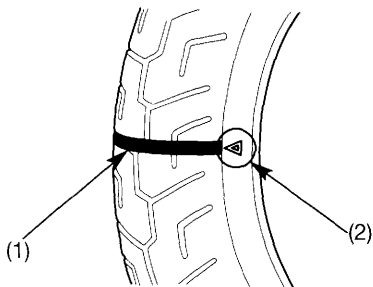

Tread Wear

Replace tyres before tread depth at the center of the tyre reaches the following limit:

Minimum tread depth	
Front	1,5 mm
Rear	2,0 mm

FOR GERMANY ONLY:

German law prohibits use of tyres whose tread depth is less than 1.6 mm.

- (1) Wear indicator
- (2) Wear indicator location mark