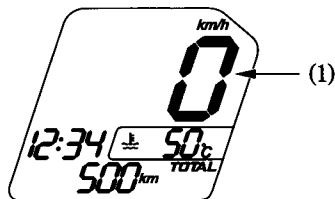

## Speedometer

Shows riding speed.

This shows your speed in kilometers per hour (km/h) or miles per hour (mph) depending on the type.

< E type only >

The unit of the indication depends on the unit which you select (page 34).

(1) Speedometer