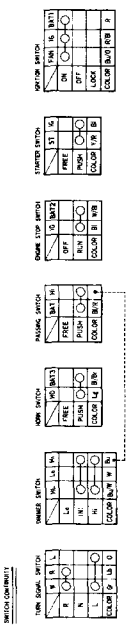

CBR1100XX (BR)

0030Z-MAT-B210

WIRING DIAGRAM