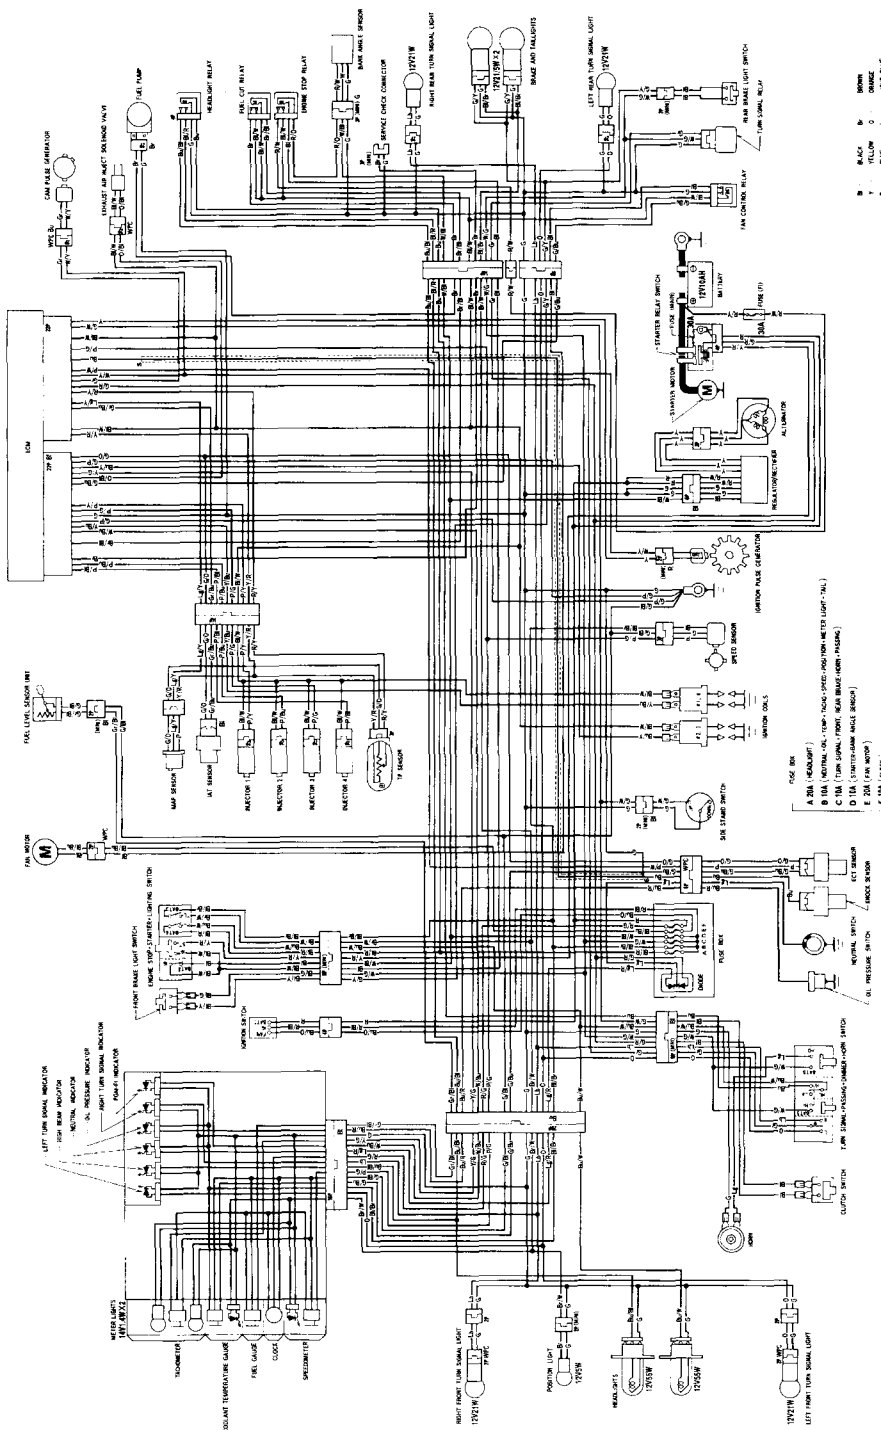

CBR1100XX (BR)

0030Z-MAT-B210

WIRING DIAGRAM