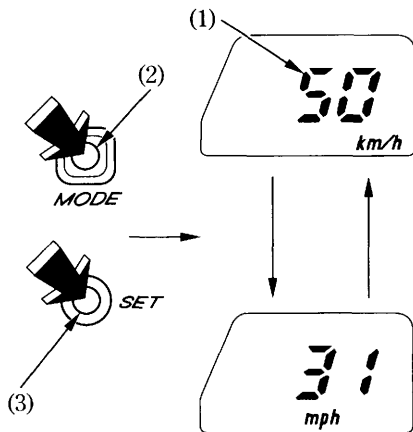

Speedometer

Shows riding speed.

Speed Unit Change (E type only)

The speedometer displays both “km/h” and “mph”.

Push and hold both the MODE (2) and SET (3) button to select “km/h” or “mph”.
This function does not operate while set the clock in the adjust mode.

- (1) Speedometer
- (2) MODE button

- (3) SET button