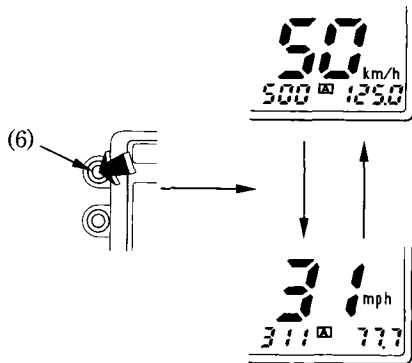

Speed and Mileage Unit Change (E type only)

The speedometer displays both “km/h” and “mph”.

The odometer/tripmeter displays both “km” and “mile”.

Push and hold the select button (6) to select “km/h”/“km” or “mph”/“mile”.

(6) Select button