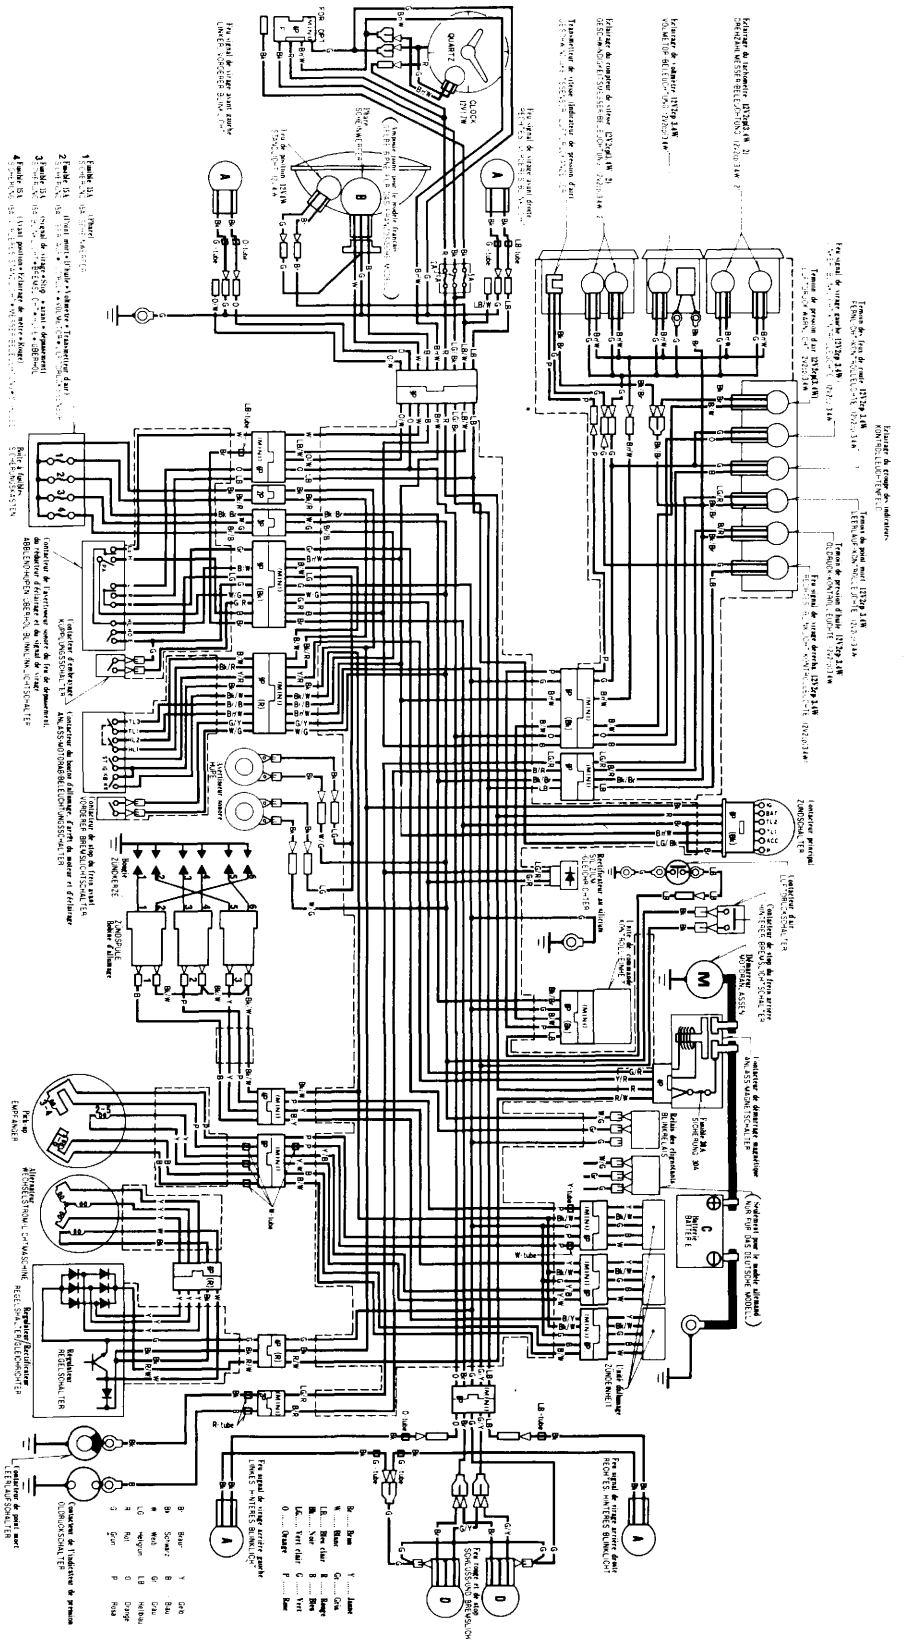

CBX SCHEMA ELECTRIQUE SCHALTBILD

Tableau de commande

OFF	ON	OFF	ON	OFF	ON	OFF	ON	OFF	ON
1	2	3	4	5	6	7	8	9	10

Tableau de commande

OFF	ON	OFF	ON	OFF	ON	OFF	ON	OFF	ON
1	2	3	4	5	6	7	8	9	10

Tableau de commande

OFF	ON	OFF	ON	OFF	ON	OFF	ON	OFF	ON
1	2	3	4	5	6	7	8	9	10

Tableau de commande

OFF	ON	OFF	ON	OFF	ON	OFF	ON	OFF	ON
1	2	3	4	5	6	7	8	9	10

00302-MAA2-8000	00302-MAA2-8000	00302-MAA2-8000	00302-MAA2-8000
00302-MAA2-8000	00302-MAA2-8000	00302-MAA2-8000	00302-MAA2-8000
00302-MAA2-8000	00302-MAA2-8000	00302-MAA2-8000	00302-MAA2-8000