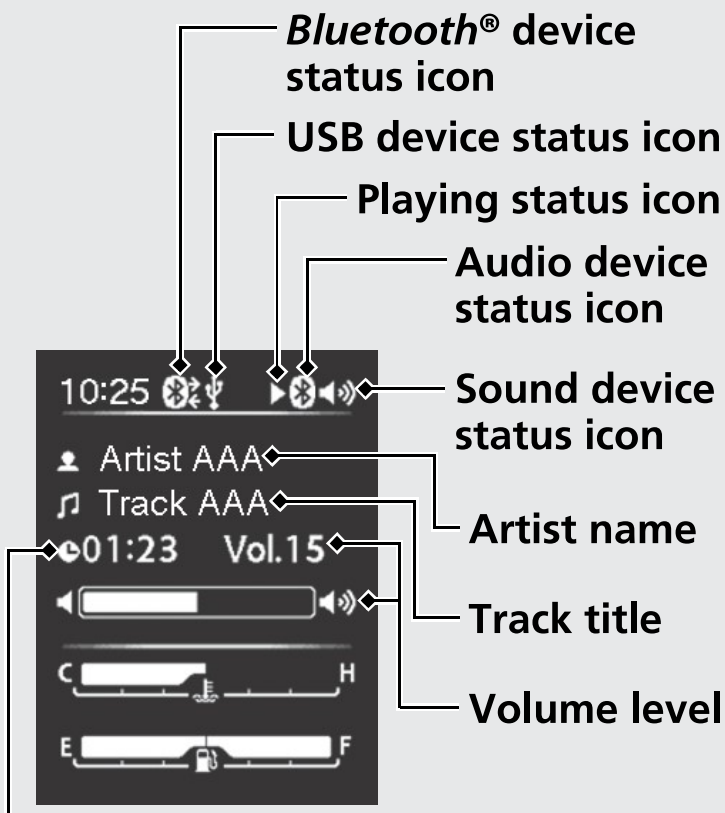

i-Multi-Information Display

Audio play time

Bluetooth® device status icon: The connection status of *Bluetooth*® devices is displayed.

USB device status icon: Displayed when a USB device is connected.

Playing status icon: The playing status of audio system is displayed.

Audio device status icon, Sound device status icon: The current audio mode is displayed. The status icons blink while a track is stopped. ➡P.50

Artist name, Track title: While playing a track, displayed when the **VOLUME**, **TRACK** or **MODE** button is operated, or when the audio information display is chosen. ➡P.22

▶ Music information may not be displayed. If the character code in use is not supported, "." will be displayed.

Audio play time: Displayed when the **VOLUME**, **TRACK** or **MODE** button is operated while playing a track.

Volume level: Displayed when the **VOLUME** or **MODE** button is operated, or when the **TRACK** button is operated while playing a track.