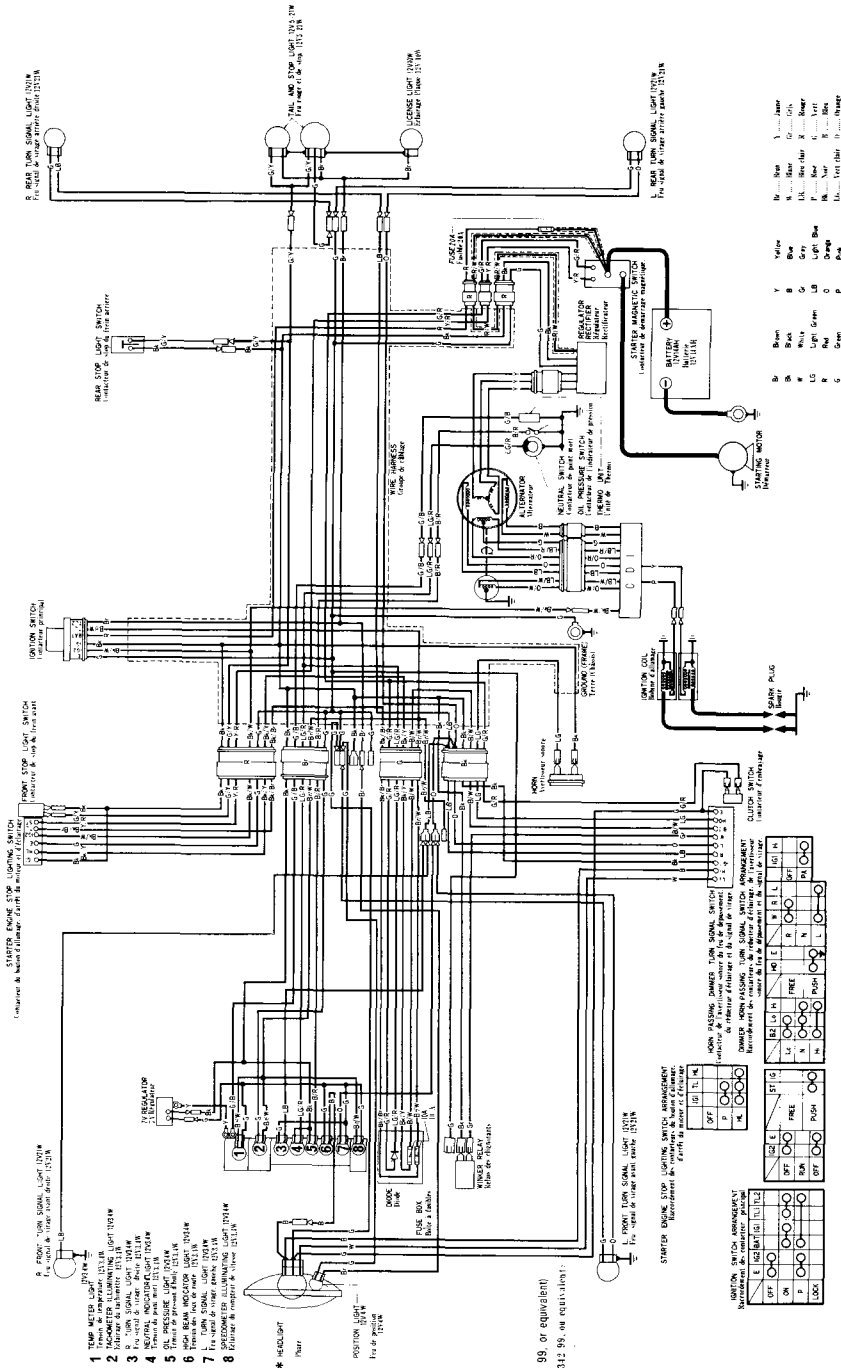

CX500 (E,F)

1. 1 TEMP METER LIGHT 12V15W
2. 2 TACHOMETER LIGHT 12V15W
3. 3 FUSE BOX
4. 4 OIL PRESSURE LIGHT 12V15W
5. 5 HEAD BEAM SIGNAL LIGHT 12V15W
6. 6 HEAD BEAM SIGNAL LIGHT 12V15W
7. 7 FRONT TURN SIGNAL LIGHT 12V15W
8. 8 REAR TURN SIGNAL LIGHT 12V15W