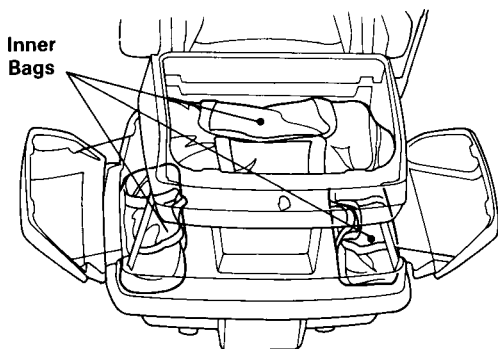

FEATURES (Not required for operation)

Inner bags:

The inner bags are provided so that articles stored in the travel trunk or saddlebags can be carried with the rider when the motorcycle is parked.

Documents:

The owner's manual and other documents should be stored in the saddlebag. When washing your motorcycle, be careful not to flood this area with water.