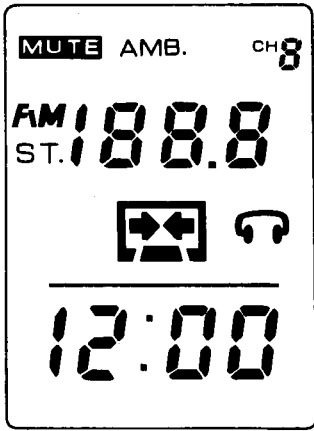

DISPLAY

LEFT HANDLEBAR CONTROLS

RADIO/CASSETTE DECK