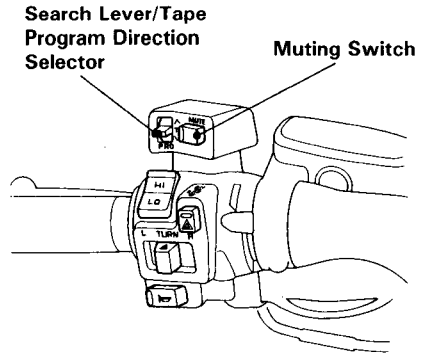

DISPLAY

LEFT HANDLEBAR CONTROLS

RADIO/CASSETTE DECK