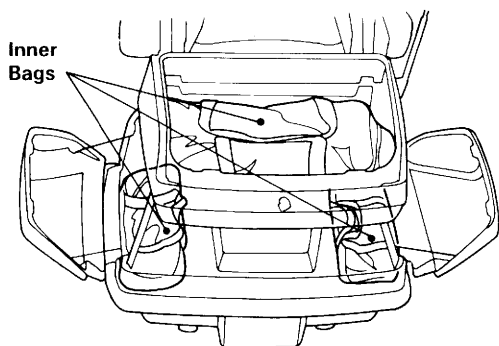

Inner bags:

The inner bags are provided so that articles stored in the travel trunk or saddlebags can be carried with the rider when the motorcycle is parked.

Documents:

The owner's manual and other documents should be stored in the left saddlebag. When washing your motorcycle, be careful not to flood this area.