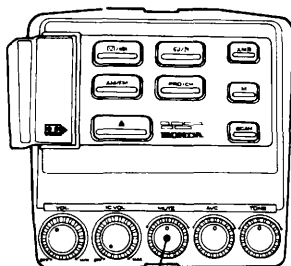

## FEATURES (Not required for operation)

---

### Intercom Mute Knob:

The intercom mute system automatically lowers the music/program volume when you speak through the intercom. With the knob turned counterclockwise, you must speak more loudly to activate the mute circuit. With the knob turned clockwise, the mute will activate even at low speaking levels.