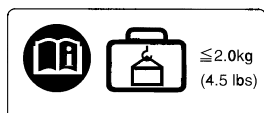

SAFETY REMINDER LABEL

For your protection, always wear your helmet while riding.

FUEL LABEL

UNLEADED PETROL ONLY

CARGO LIMIT LABEL

Do not exceed 2.0 kg (4.5 lb) .

CARGO LIMIT LABEL

Do not exceed 3.0 kg (6.6 lb) .

CARGO LIMIT LABEL

Do not exceed 8.0 kg (17.6 lb) .