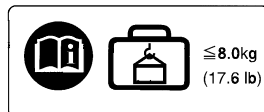

SAFETY REMINDER LABEL

For your protection, always wear your helmet while riding.

FUEL LABEL

UNLEADED PETROL ONLY

CARGO LIMIT LABEL

Do not exceed 2.0 kg (4.5 lb) .

CARGO LIMIT LABEL

Do not exceed 3.0 kg (6.6 lb) .

CARGO LIMIT LABEL

Do not exceed 8.0 kg (17.6 lb) .