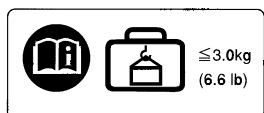

SAFETY REMINDER LABEL

For your protection, always wear your helmet while riding.

FUEL LABEL

UNLEADED PETROL ONLY

CARGO LIMIT LABEL

Do not exceed 2.0 kg (4.5 lb) .

CARGO LIMIT LABEL

Do not exceed 3.0 kg (6.6 lb) .

CARGO LIMIT LABEL

Do not exceed 8.0 kg (17.6 lb) .