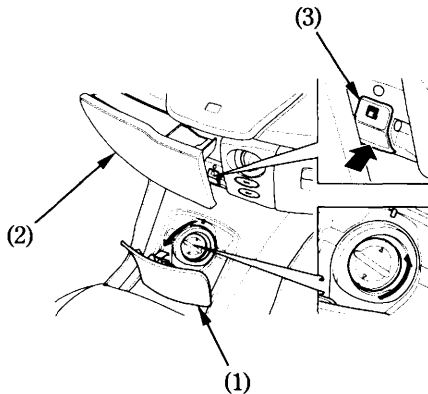

### Fuel Tank

The fuel tank is located under the step board.

The fuel tank capacity including the reserve supply is:

12.0 ℓ (3.17 US gal , 2.64 Imp gal)

To open the fuel tank lid (1), open the console box (2) (page 101). Push the fuel lid opener (3).