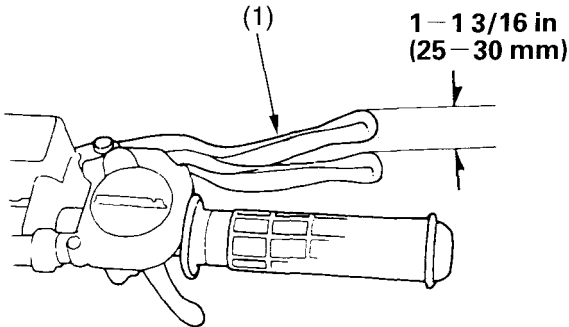

## Front Brake Lever Freeplay & Shoe Lining Clearance

### RIGHT HANDLEBAR

(1) front brake lever

1. Measure the distance the brake lever moves before the brakes start to take hold. Freeplay, measured at the tip of the front brake lever (1) should be:

1 - 1 3/16 in (25 - 30 mm)