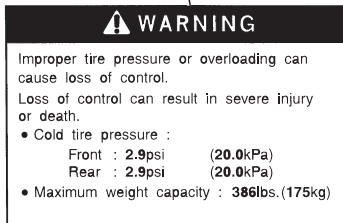

Safety Labels

Engine net power

Machine mass