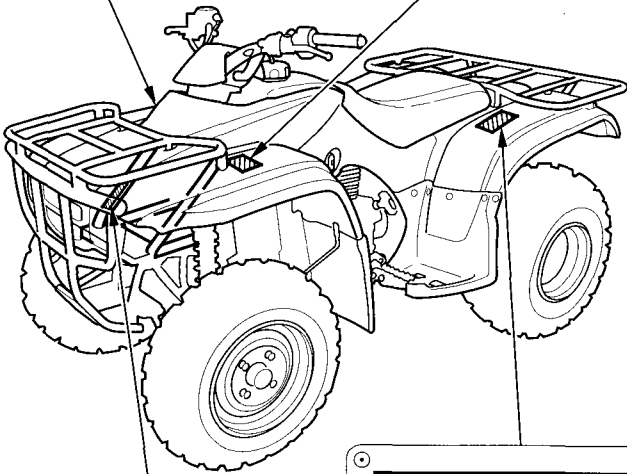

WARNING

UNDER 16

Operating this ATV if you are under the age of 16 increases your chance of severe injury or death.

NEVER operate this ATV if you are under age 16.

WARNING

Overloading this ATV or carrying cargo improperly can change handling, stability and braking performance and can lead to an accident.

Never exceed the maximum front cargo limit of: **33lbs (15kg)**.

Refer to instructions in the Owner's Manual.

WARNING

Improper tire pressure or overloading can cause loss of control. Loss of control can result in severe injury or death.

- Cold tire pressure:
 - Front: 2.9±0.4psi 0.20±0.03kgf/cm²
 - Rear: 2.9±0.4psi 0.20±0.03kgf/cm²
- Maximum weight capacity: 386lbs.(175kg)

CE **TRX250** **1998**

HONDA OF AMERICA MFG.,INC.

| | |
|---------------|--------|
| Nominal power | 11.0kw |
| Dry weight | 183kg |