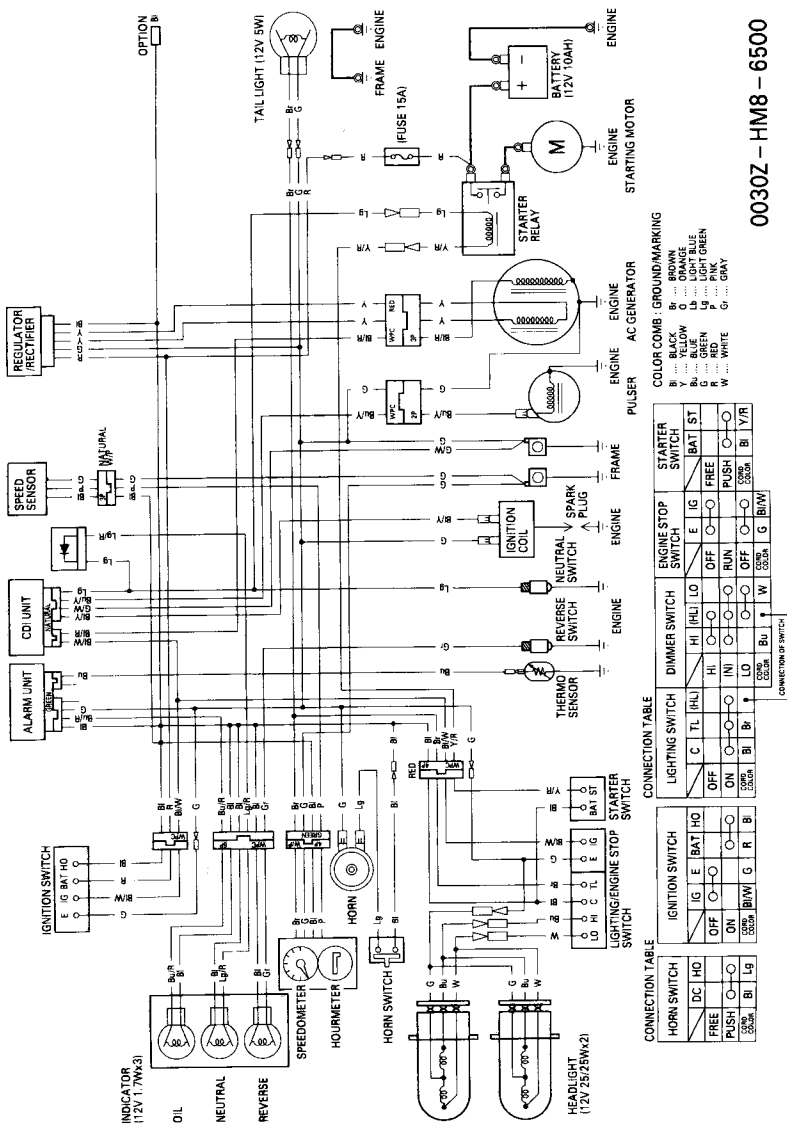

WIRING DIAGRAM

COLOR COMB : GROUND/MARKING

CONNECTION TABLE	IGNITION SWITCH	LIGHTING SWITCH	DIMMER SWITCH	ENGINE STOP SWITCH	STARTER SWITCH
DC HO	IG E BAT HO	TL (HL)	HI (HL) LO	E IG	BAT ST
FREE	OFF	HI	HI	OFF	FREE
PUSH	ON	LO	NI	RUN	PUSH
COMP. COIL	COMP. COIL	BI	LO	OFF	BI Y/R

CONNECTION TABLE	IGNITION SWITCH	LIGHTING SWITCH	DIMMER SWITCH	ENGINE STOP SWITCH	STARTER SWITCH
DC HO	IG E BAT HO	TL (HL)	HI (HL) LO	E IG	BAT ST
FREE	OFF	HI	HI	OFF	FREE
PUSH	ON	LO	NI	RUN	PUSH
COMP. COIL	COMP. COIL	BI	LO	OFF	BI Y/R

0030Z - HM8 - 6500