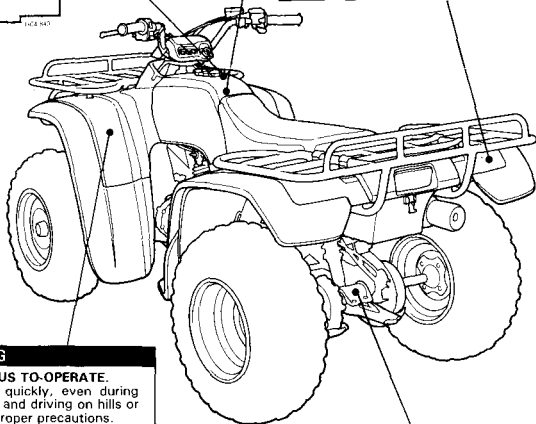

⚠ WARNING

Operating this ATV if you are under the age of 16 increases your chance of severe injury or death.

NEVER operate this ATV if you are under age 16.

HC5-643

BRAKING INFORMATION

With four-wheel drive operating any brake control causes braking at both the front and rear wheels. For detailed braking information, refer to the Owner's Manual.

HC5-670

⚠ WARNING

Overloading this ATV or carrying cargo improperly can change handling, stability, and braking performance and can lead to an accident.

Refer to instructions in the Owner's Manual.

HC4-940

⚠ WARNING

THIS VEHICLE CAN BE HAZARDOUS TO OPERATE.

A collision or rollover can occur quickly, even during routine maneuvers such as turning and driving on hills or over obstacles, if you fail to take proper precautions.

SEVERE INJURY OR DEATH can result if you do not follow these instructions:

- **BEFORE YOU OPERATE THIS ATV, READ THE OWNER'S MANUAL AND ALL LABELS.**
- **NEVER OPERATE THIS ATV WITHOUT PROPER INSTRUCTION.** Beginners should complete a certified training course.
- **NEVER CARRY A PASSENGER.** You increase your risk of losing control if you carry a passenger.
- **NEVER OPERATE THIS ATV ON PAVED SURFACES.** You increase your risk of losing control if you operate this ATV on pavement.
- **NEVER OPERATE THIS ATV ON PUBLIC ROADS.** You can collide with another vehicle if you operate this ATV on a public road.
- **ALWAYS WEAR AN APPROVED MOTORCYCLE HELMET,** eye protection, and protective clothing.
- **NEVER CONSUME ALCOHOL OR DRUGS** before or while operating this ATV.
- **NEVER OPERATE THIS ATV AT EXCESSIVE SPEEDS.** You increase your risk of losing control if you operate this ATV at speeds too fast for the terrain, visibility conditions, or your experience.
- **NEVER ATTEMPT WHEELIES, JUMPS, OR OTHER STUNTS.**

HF1-670

⚠ WARNING

Towing an improperly loaded trailer can cause loss of control.

- Read owner's manual.
- Tow weight limit: **850 lbs (385 kg)**
- Tongue weight: **30 lbs (14 kg)**

HC4-940