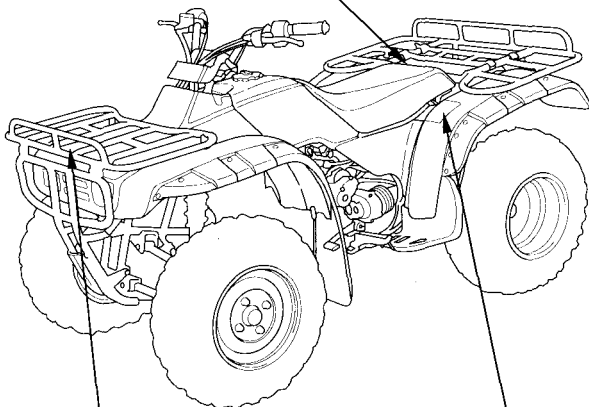

⚠ WARNING

NEVER ride as a passenger.
 Passengers can cause a
 Loss of control, resulting in
SEVERE INJURY or **DEATH.**

⚠ WARNING

Overloading this ATV or carrying cargo improperly can change handling, stability and braking performance and can lead to an accident.

Never exceed the maximum front cargo limit of: **66lbs (30kg).**

Refer to instructions in the Owner's Manual.

⚠ WARNING

Improper tire pressure or overloading can cause loss of control. Loss of control can result in severe injury or death.

- Cold tire pressure ;
 Front : $2.9 \pm 0.4 \text{psi } 0.20 \pm 0.03 \text{kgf/cm}^2$
 Rear : $2.9 \pm 0.4 \text{psi } 0.20 \pm 0.03 \text{kgf/cm}^2$
- Maximum weight capacity : **460lbs. (210kg)**