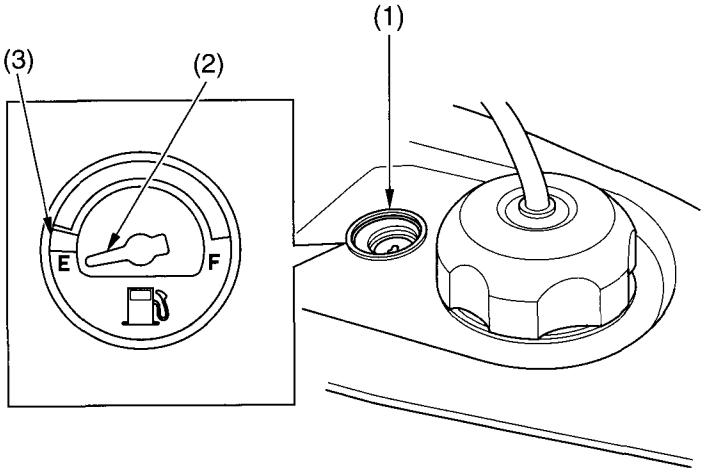

## Fuel Gauge

The fuel gauge (1) shows the approximate fuel supply available. At F (Full), the fuel tank capacity including reserve is:

3.67 US gal (13.9 l)

When the gauge needle (2) enters the red band (3), fuel will be low and you should refill the tank as soon as possible. The amount of fuel left in the tank when the needle enters the red band is approximately:

0.82 US gal (3.1 l)

(1) fuel gauge  
(2) gauge needle

(3) red band