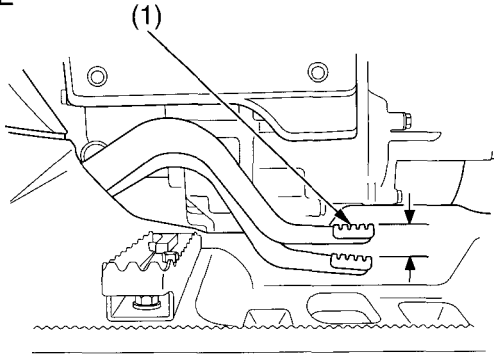

Rear Brake Pedal Freeplay

RIGHT SIDE

**9/16 – 13/16 in
(15 – 20 mm)**

(1) rear brake pedal

Inspection

Measure the distance the rear brake pedal (1) moves before the brake starts to take hold. Freeplay, measurement at the tip of the end of the pedal, should be:

9/16 – 13/16 in (15 – 20 mm)

If necessary, adjust to the specified range.