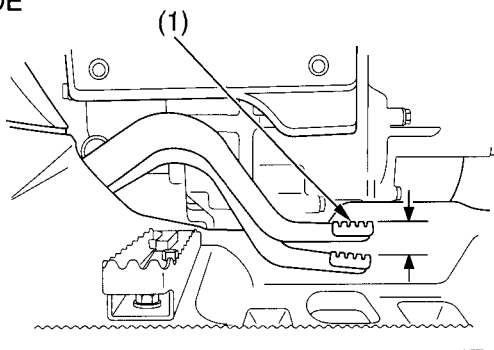

## Rear Brake Pedal Freeplay

RIGHT SIDE

**9/16 – 13/16 in**  
**(15 – 20 mm)**

(1) rear brake pedal

### Inspection

Measure the distance the rear brake pedal (1) moves before the brake starts to take hold. Freeplay, measurement at the tip of the end of the pedal, should be:

9/16 – 13/16 in (15 – 20 mm)

If necessary, adjust to the specified range.