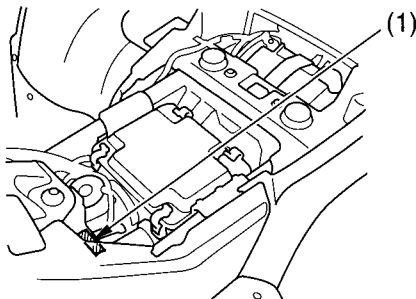

Vehicle Identification

Color Label & Code

The color label (1) is attached to the frame under the seat. Remove the seat (page 102) to check the label.

The color code is helpful when ordering replacement parts. You may record the color and code in the Quick Reference section at the rear of this manual.

UNDER SEAT

(1) color label