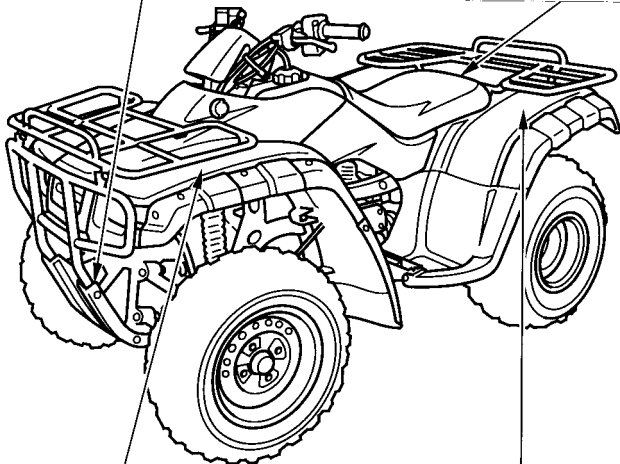

Safety Labels

CE TRX350TM 2002	Nominal power 14.3kw
	Dry weight 227kg
HONDA OF SOUTH CAROLINA MFG., INC.	
1111 HONDA WAY, TIMMONSVILLE, SOUTH CAROLINA 29161 U.S.A. MADE IN USA	

CE TRX350TM 2002	Nominal power 14.3kw
	Dry weight 227kg
HONDA OF AMERICA MFG., INC.	
24000 HONDA PARKWAY, MARYSVILLE, OHIO 43040 U.S.A. MADE IN USA	

WARNING

NEVER ride as a passenger. Passengers can cause a loss of control, resulting in SEVERE INJURY or DEATH.

WARNING

Overloading this ATV or carrying cargo improperly can change handling, stability and braking performance and can lead to an accident.

- Cold tire pressure ;
Front : 20±3kpa 0.20±0.03kgf/cm² 2.8±0.4psi
Rear : 20±3kpa 0.20±0.03kgf/cm² 2.8±0.4psi
- Maximum weight capacity ; 210kg 463lbs.