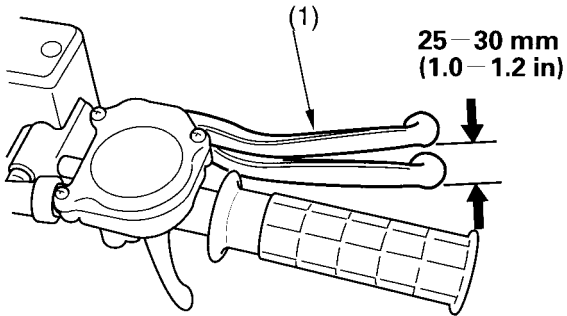

## Front Brake Lever Freeplay & Shoe Lining Clearance

### RIGHT HANDLEBAR

(1) front brake lever

1. Measure the distance the brake lever moves before the brakes start to take hold. Freeplay, measured at the tip of the front brake lever (1) should be:

25-30 mm (1.0-1.2 in)