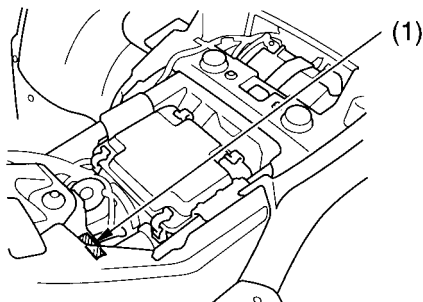

Vehicle Identification

Colour Label & Code

The colour label (1) is attached to the frame under the seat. Remove the seat (page 96) to check the label.

The colour code is helpful when ordering replacement parts. Record the colour and code here for your reference.

COLOUR _____

CODE _____

UNDER SEAT

(1) color label