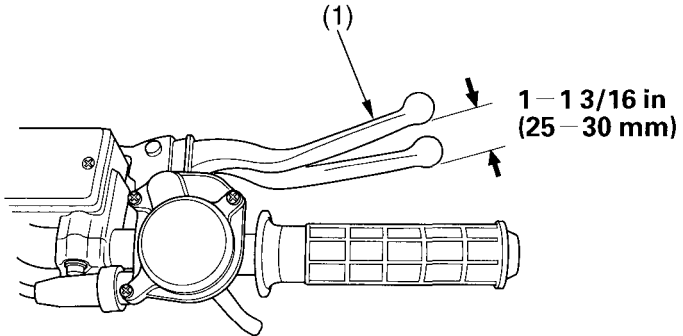

Front Brake Lever Freeplay & Shoe Lining Clearance

RIGHT HANDLEBAR

(1) front brake lever

1. Measure the distance the brake lever moves before the brakes start to take hold. Freeplay, measured at the tip of the front brake lever (1) should be:

1 - 1 3/16 in (25 - 30 mm)

(cont'd)