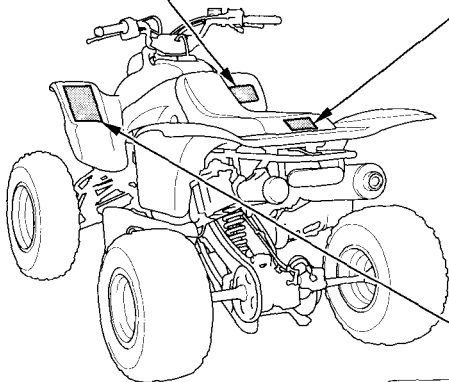

WARNING

Operating this ATV if you are under the age of 16 increases your chance of severe injury or death.

NEVER operate this ATV if you are under age 16.

WARNING

NEVER ride as a passenger. Passengers can cause a loss of control, resulting in **SEVERE INJURY** or **DEATH**.