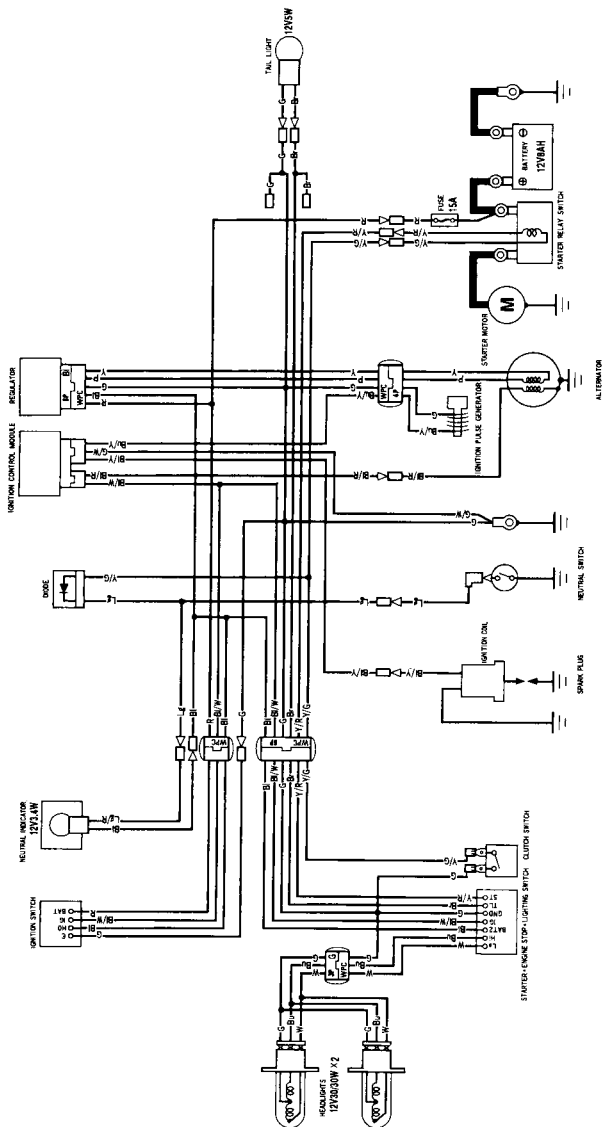

WIRING DIAGRAM

- WIRE COLOR LEGEND:**
- B BLACK
 - Y YELLOW
 - R RED
 - W WHITE
 - G GREEN
 - L LIGHT BLUE
 - L3 LIGHT GREEN
 - P PINK
 - Gr GRAY
 - B BROWN
 - C ORANGE
- 0030Z-HN1-0000**

SWITCH CONNECTIVITY

IGNITION SWITCH	STARTER-ENGINE STOP-LIGHTING SWITCH	CLUSTER SWITCH
IG	E	BAT
OFF	ON	OFF
COLOR B/W	G	R
	B	

LIGHTING SWITCH	STARTER SWITCH
BAT2	TL
OFF	OFF
COLOR B	B

SWAYER SWITCH	STARTER SWITCH
H	BAT2
HI	ST
OFF	FREE
COLOR B	W/R

DIAGNOSTIC SWITCH	NEUTRAL SWITCH
BAT2	IG
OFF	OFF
COLOR G	B/W