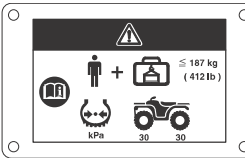

Labels (ED type)

PASSENGER WARNING LABEL

WARNING

NEVER ride as a passenger.

Passengers can cause a loss of control, resulting in SEVERE INJURY or DEATH.

AGE RECOMMENDATION WARNING LABEL

WARNING

Operating this ATV if you are under the age of 16 increases your chance of severe injury or death.

NEVER operate this ATV if you are under age 16.

TYRE & OVERLOAD WARNING LABEL

Improper tyre pressure or overloading can cause loss of control.

Loss of control can result in severe injury or death.

- Cold tyre pressure:

Front: **30 kPa (4.4 psi)**

Rear: **30 kPa (4.4 psi)**

- Maximum weight capacity:
187 kg (412 lb)

FRONT CARRIER LABEL

WARNING

Overloading this ATV or carrying cargo improperly can change handling, stability and braking performance and can lead to an accident.

Never exceed the maximum front cargo limit of:

30 kg (66 lb)

Refer to instructions in the Owner's Manual.