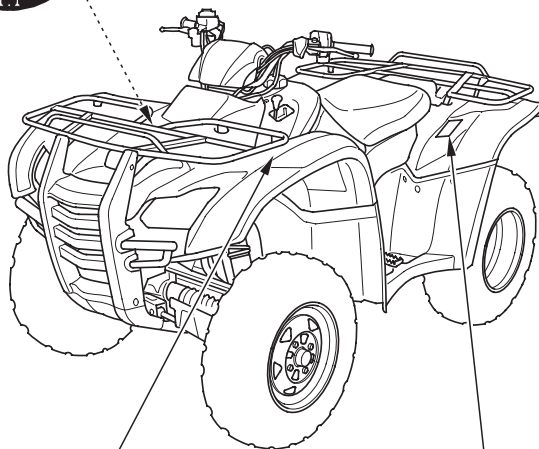

Safety Labels

⚠ WARNING

Overloading this ATV or carrying cargo improperly can change handling, stability and braking performance and can lead to an accident.

Never exceed the maximum front cargo limit of : **66lbs (30kg)**.

Refer to instructions in the Owner's Manual.

⚠ WARNING

Improper tire pressure or overloading can cause loss of control. Loss of control can result in severe injury or death.

- Cold tire pressure :

Front :	4.4psi	(30kPa)
Rear :	4.4psi	(30kPa)
- Maximum weight capacity : **485lbs (220kg)**