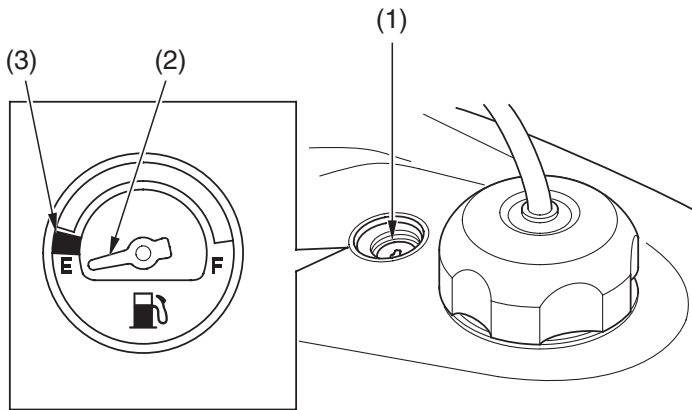

Indicators & Displays

Fuel Gauge

The fuel gauge (1) shows the approximate fuel supply available. At F (Full), the fuel tank capacity including reserve is:

3.51 US gal (13.3 ℓ)

When the gauge needle (2) enters the red band (3), fuel will be low and you should refill the tank as soon as possible. The amount of fuel left in the tank when the needle enters the red band is approximately:

0.77 US gal (2.9 ℓ)

(1) fuel gauge
(2) gauge needle

(3) red band