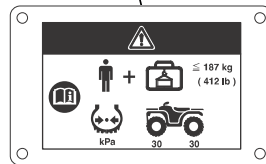

Labels (ED type)

CE MARK (TRX420TM1)

(TRX420FM1)

(TRX420FM2)

PASSENGER WARNING LABEL

BATTERY LABEL

RADIATOR CAP LABEL

FRONT CARRIER LABEL

TYRE & OVERLOAD WARNING LABEL