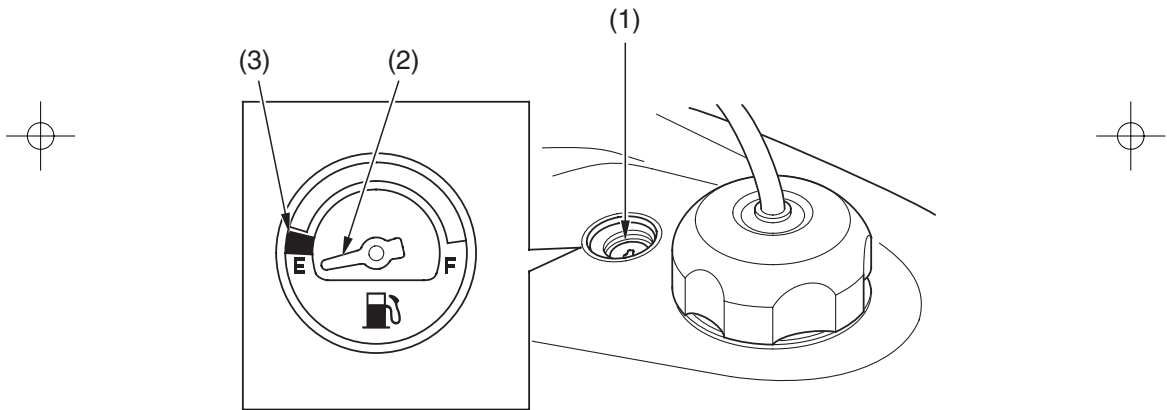

## Indicators & Displays

### Fuel Gauge

The fuel gauge (1) shows the approximate fuel supply available. At F (Full), the fuel tank capacity including reserve is:

3.51 US gal (13.3 l)

When the gauge needle (2) enters the red band (3), fuel will be low and you should refill the tank as soon as possible. The amount of fuel left in the tank when the needle enters the red band is approximately:

0.77 US gal (2.9 l)

(1) fuel gauge  
(2) gauge needle

(3) red band