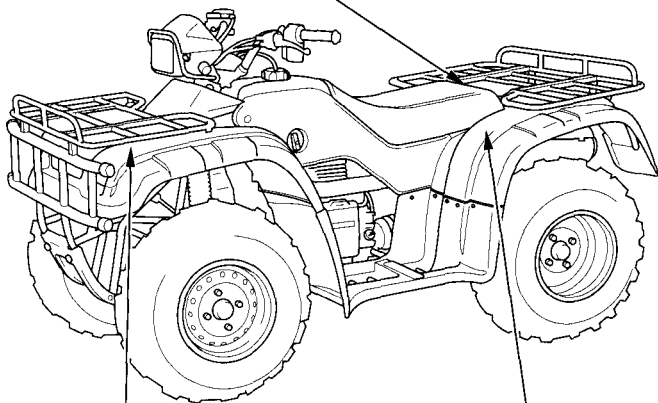

**⚠ WARNING**

**NEVER** ride as a passenger.  
Passengers can cause a  
loss of control, resulting in  
**SEVERE INJURY** or **DEATH**.

**⚠ WARNING**

Overloading this ATV or carrying cargo improperly can change handling, stability and braking performance and can lead to an accident.

Never exceed the maximum front cargo limit of: **66lbs (30kg)**.

Refer to instructions in the Owner's Manual.

**⚠ WARNING**

**Improper tire pressure or overloading can cause loss of control. Loss of control can result in severe injury or death.**

- **Cold tire pressure ;**  
Front :  $25 \pm 3 \text{ kpa } 0.25 \pm 0.03 \text{ kgf/cm}^2$   $3.6 \pm 0.4 \text{ psi}$   
Rear :  $25 \pm 3 \text{ kpa } 0.25 \pm 0.03 \text{ kgf/cm}^2$   $3.6 \pm 0.4 \text{ psi}$
- **Maximum weight capacity ; 220kg 485lbs.**