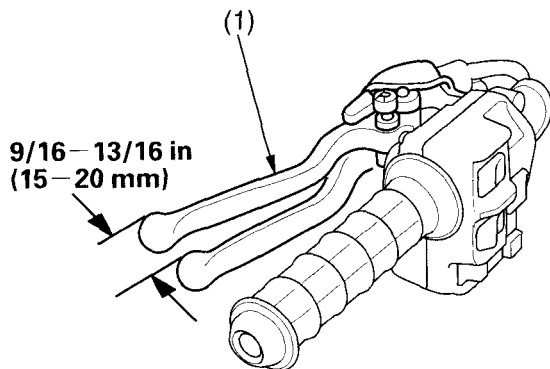

Rear Brake Lever Freeplay

LEFT HANDLEBAR

(1) rear brake lever

Inspection

Measure the distance the rear brake lever (1) moves before the brake starts to take hold. Freeplay, measurement at the tip of the end of the brake lever, should be:

9/16 – 13/16 in (15 – 20 mm)

If necessary, adjust to the specified range.