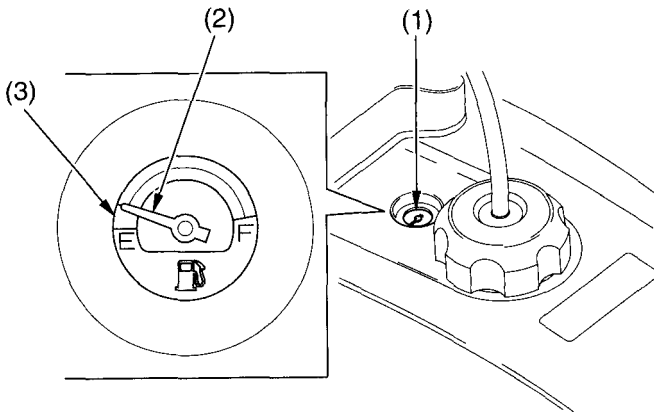

Indicators & Displays

Fuel Gauge

The fuel gauge (1) shows the approximate fuel supply available. At F (Full), the fuel tank capacity including reserve is:

3.17 US gal (12.0 ℓ)

When the gauge needle (2) enters the red band (3), fuel will be low and you should refill the tank as soon as possible. The amount of fuel left in the tank when the needle enters the red band is approximately:

0.79 US gal (3.0 ℓ)

(1) fuel gauge
(2) gauge needle

(3) red band