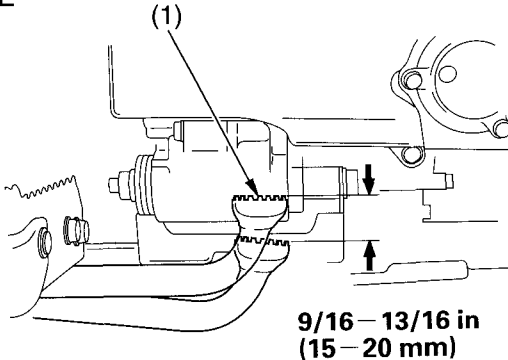

Rear Brake Pedal Freeplay

RIGHT SIDE

(1) rear brake pedal

Inspection

Measure the distance the rear brake pedal (1) moves before the brake starts to take hold. Freeplay, measurement at the tip of the end of the pedal, should be:

9/16 – 13/16 in (15 – 20 mm)

If necessary, adjust to the specified range.