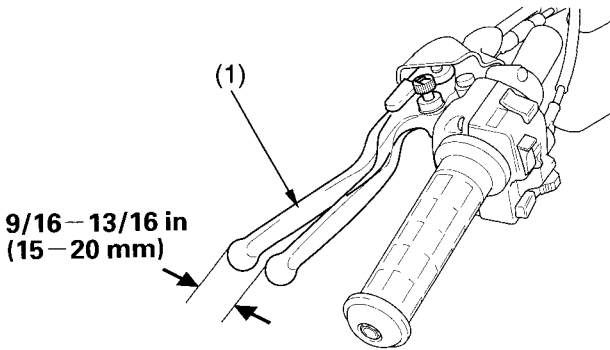

Rear Brake Lever Freeplay

LEFT HANDLEBAR

(1) rear brake lever

Inspection

Measure the distance the rear brake lever (1) moves before the brake starts to take hold. Freeplay, measurement at the tip of the end of the brake lever, should be:

9/16 - 13/16 in (15 - 20 mm)

If necessary, adjust to the specified range.