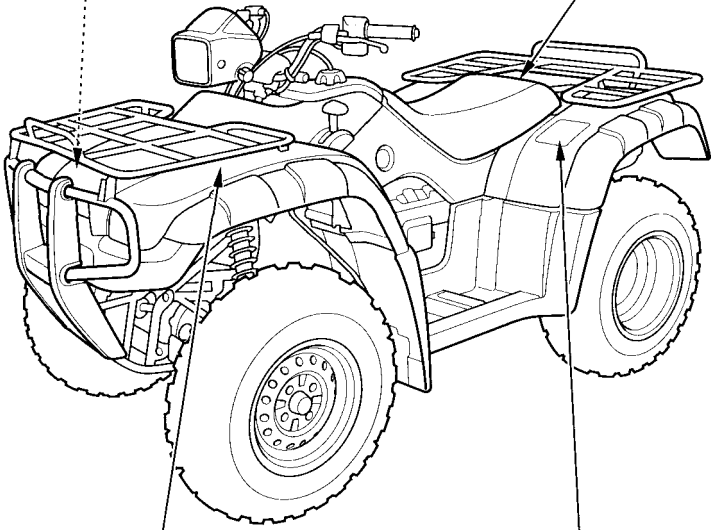

1.1

⚠ DANGER

NEVER OPEN WHEN HOT.
Hot coolant will burn you.

⚠ WARNING

 NEVER ride as a passenger. Passengers can cause a loss of control, resulting in SEVERE INJURY or DEATH.

⚠ WARNING

Overloading this ATV or carrying cargo improperly can change handling, stability and braking performance and can lead to an accident.

Never exceed the maximum front cargo limit of: **66lbs (30kg)**.

Refer to instructions in the Owner's Manual.

⚠ WARNING

Improper tire pressure or overloading can cause loss of control. Loss of control can result in severe injury or death.

- Cold tire pressure:
 - Front: 25±3kpa 0.25±0.03kg/cm 3.6±0.4psi
 - Rear: 25±3kpa 0.25±0.03kg/cm 3.6±0.4psi
- Maximum weight capacity: 220kg 485lbs.