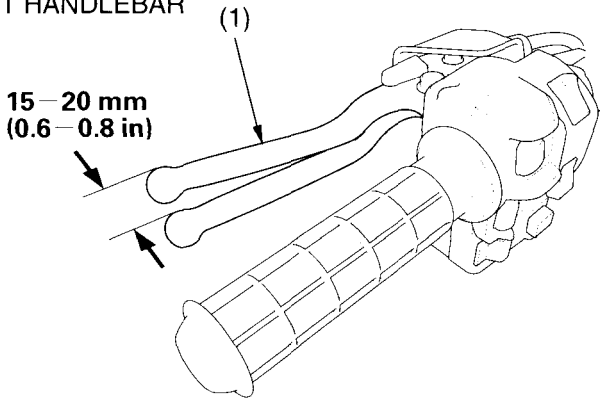

Brakes

Rear Brake Lever Freeplay

LEFT HANDLEBAR

(1) rear brake lever

Inspection

Measure the distance the rear brake lever (1) moves before the brake starts to take hold. Freeplay, measurement at the tip of the end of the brake lever, should be:

15-20 mm (0.6-0.8 in)

If necessary, adjust to the specified range.