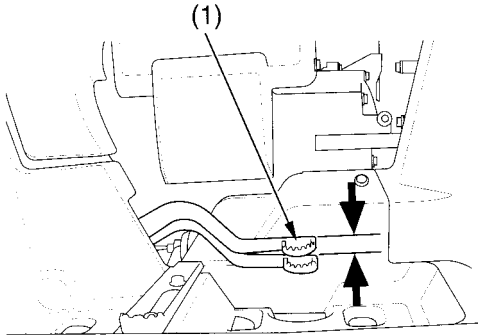

Brakes

Rear Brake Pedal Freeplay

RIGHT SIDE

**9/16 – 13/16 in
(15 – 20 mm)**

(1) rear brake pedal

Inspection

Measure the distance the rear brake pedal (1) moves before the brake starts to take hold. Freeplay, measurement at the tip of the end of the pedal, should be:

9/16 – 13/16 in (15 – 20 mm)

If necessary, adjust to the specified range.