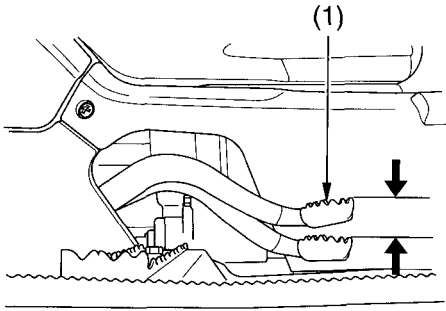

Rear Brake Pedal Freeplay

RIGHT SIDE

**9/16 – 13/16 in
(15 – 20 mm)**

(1) rear brake pedal

Inspection

Measure the distance the rear brake pedal (1) moves before the brake starts to take hold. Freeplay, measurement at the tip of the end of the pedal, should be:

9/16 – 13/16 in (15 – 20 mm)

If necessary, adjust to the specified range.