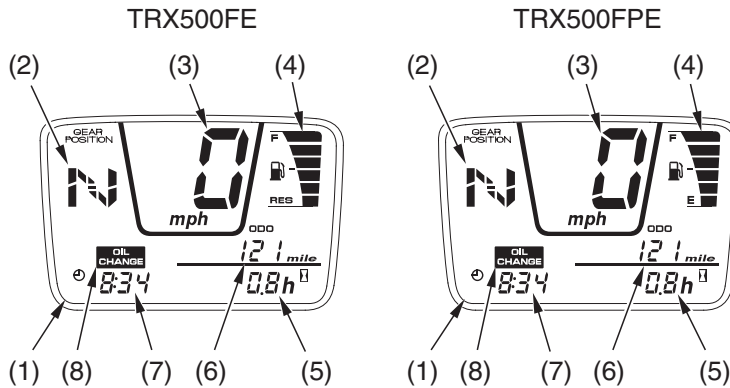

Indicators & Displays

Multi-function Display

The multi-function display (1) includes the following functions:

- | | |
|-------------------------|---------------|
| Gear position indicator | Tripmeter |
| Oil change indicator | Digital clock |
| Speedometer | Hourmeter |
| Odometer | Fuel gauge |

TRX500FE:

The digital clock will reset if the battery is disconnected.

TRX500FPE:

The digital clock and tripmeter will reset if the battery is disconnected.

- | | |
|-----------------------------|--------------------------|
| (1) multi-function display | (5) hourmeter |
| (2) gear position indicator | (6) odometer/tripmeter |
| (3) speedometer | (7) digital clock |
| (4) fuel gauge | (8) oil change indicator |