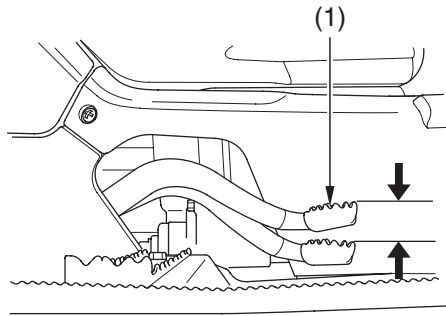

Brakes

Rear Brake Pedal Freeplay

RIGHT SIDE

**9/16 – 13/16 in
(15 – 20 mm)**

(1) rear brake pedal

Inspection

Measure the distance the rear brake pedal (1) moves before the brake starts to take hold. Freeplay, measurement at the tip of the end of the pedal, should be:

9/16 – 13/16 in (15 – 20 mm)

If necessary, adjust to the specified range.